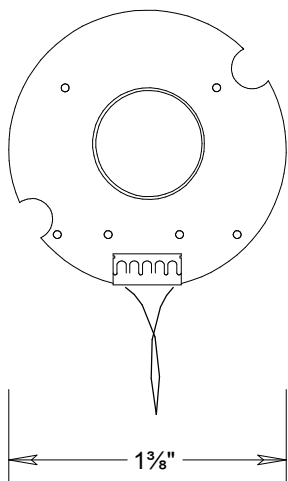

LED18 x 4

Unless Otherwise Specified:

Dimensions in Inches
 Tolerances: Fractional ±
 Angular: Mach ± Bend ±
 Two Place Decimal ±
 Three Place Decimal ±

Construction: Aluminum, acrylic

Lamp: 4 x LED18

	Name	Date
Drawn	lv	03/23/18
Checked		
ENG Appr.		
MFR Appr.		
QA		

Comments
 CAD Generated Drawing
 Do Not Manually Update

Primelite Mfg. Corp.

**1228-1871 LED72
 "Strawberry"**

Size	Drawing No.	Rev
A	0001	A
Scale	CAD File	Sheet 1 of 1