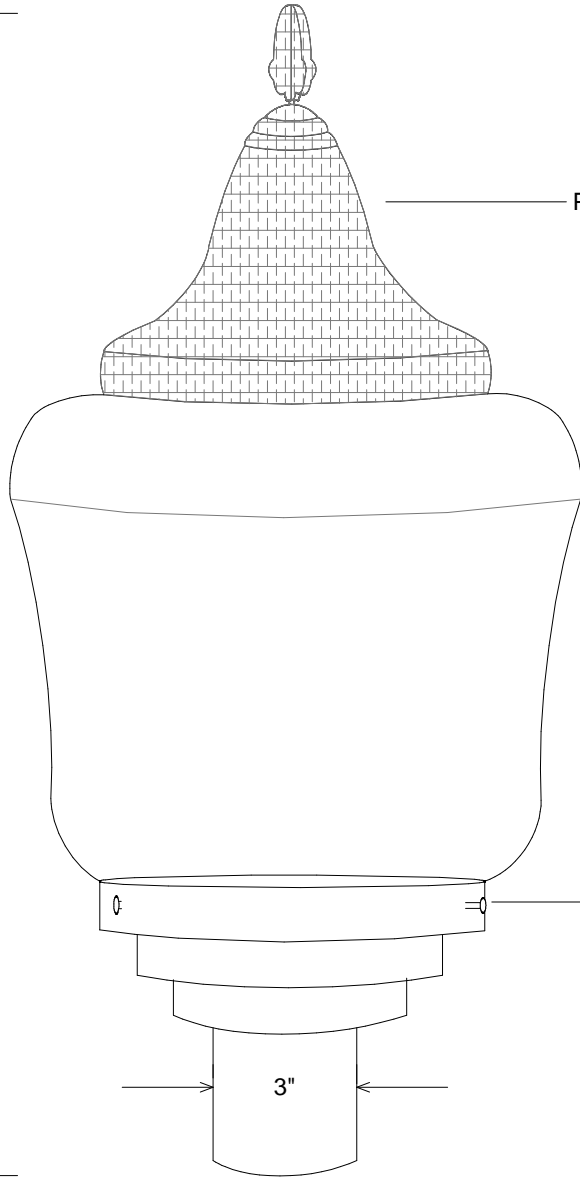

28"

Painted Top

set screw

3"

1 "

13"

LED18

Unless Otherwise Specified: Dimensions in Inches Tolerances: Fractional ± Angular: Mach ± Bend ± Two Place Decimal ± Three Place Decimal ±		Name	Date	Primelite Mfg. Corp. 1215 LED72		
	Drawn	lv	02/06/17			
	Checked			Size A	Drawing No. 0001	Rev A
	ENG Appr.					
	MFR Appr.					
QA			Scale 1:5	CAD File	Sheet 1 of 1	
Comments	CAD Generated Drawing Do Not Manually Update					
Polycarbonate						
Lamp: LED72 (4x LED18)						
Do Not Scale Drawing						